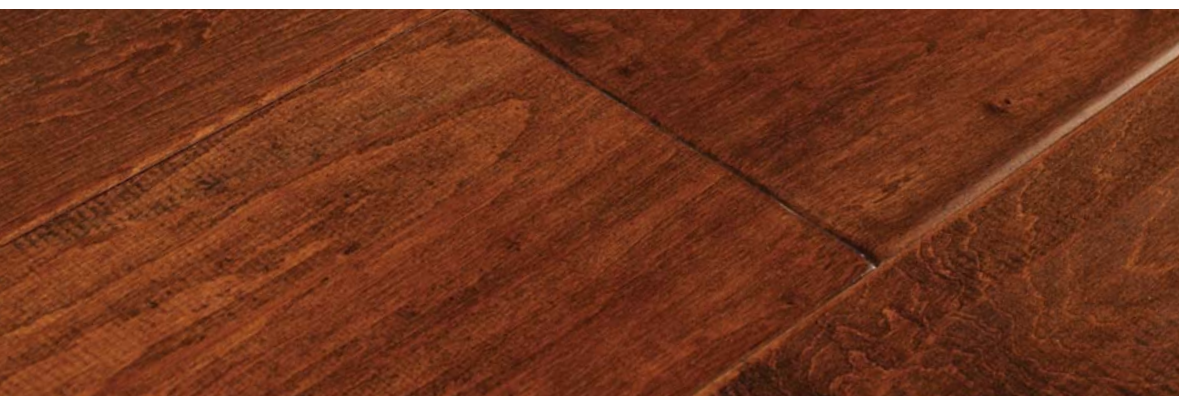

HAND-SCRAPED

KENTWOOD™
ORIGINALS

HAND-SCRAPED

Kentwood Originals Hand-Scraped sets the standard for deluxe distressed-style hardwood flooring. Wide plank, all-wood engineered construction. Genuine, hand-scraped hardwood surface. Gorgeous contemporary colors and rustic edge bevel, all topped off with a low luster European-style polyurethane finish. Available in a variety of popular species and color options.

*most styles

MAPLE CHANDLER

HAND-SCRAPED

BIRCH COPPER CITY

BIRCH GLACIER PEAK

HICKORY PECAN COPPER CITY*

HICKORY PECAN NATURAL*

MAPLE CHANDLER**