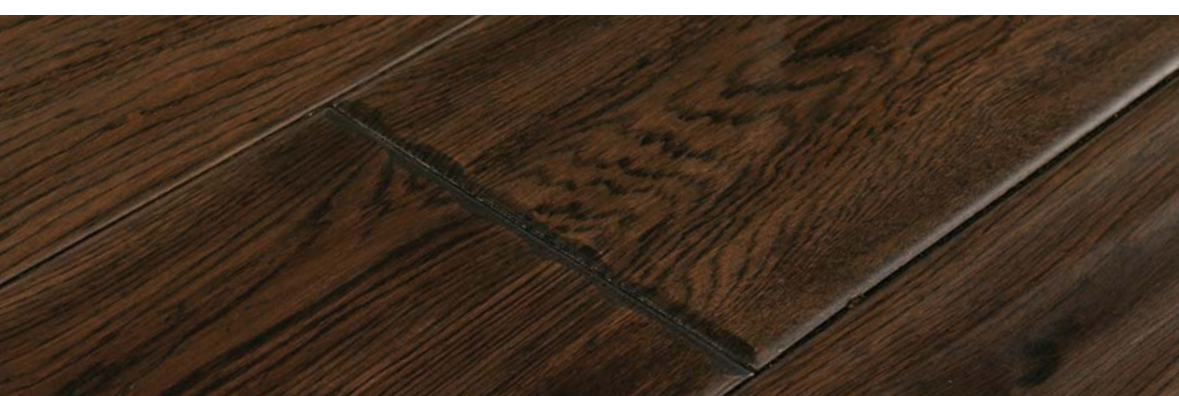

OAK CANYON CREEK

*Assorted board lengths**Non-standard board size