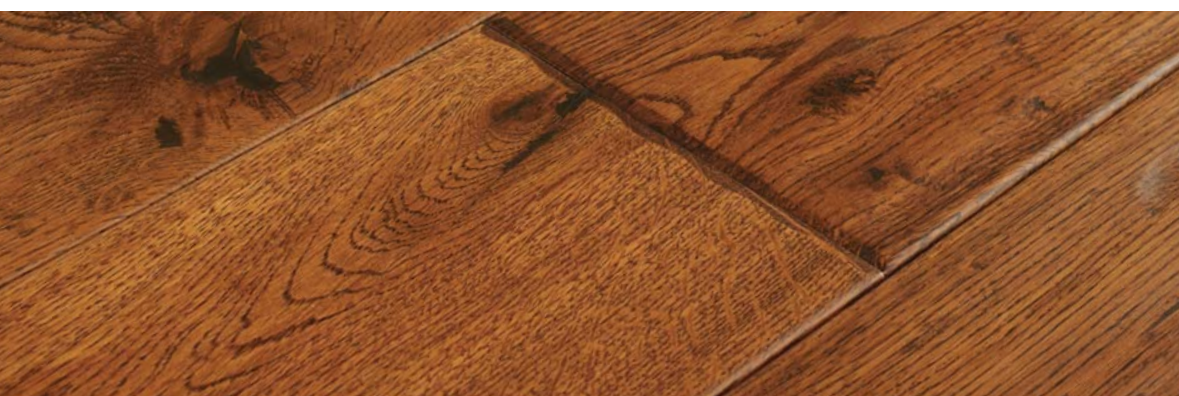

HAND-SCRAPED

KENTWOOD™
ORIGINALS

HAND-SCRAPED

Kentwood Originals Hand-Scraped sets the standard for deluxe distressed-style hardwood flooring. Wide plank, all-wood engineered construction. Genuine, hand-scraped hardwood surface. Gorgeous contemporary colors and rustic edge bevel, all topped off with a low luster European-style polyurethane finish. Available in a variety of popular species and color options.

*most styles

MAPLE CHANDLER

HAND-SCRAPED

BIRCH COPPER CITY

BIRCH GLACIER PEAK

HICKORY PECAN COPPER CITY*

HICKORY PECAN NATURAL*

MAPLE CHANDLER**